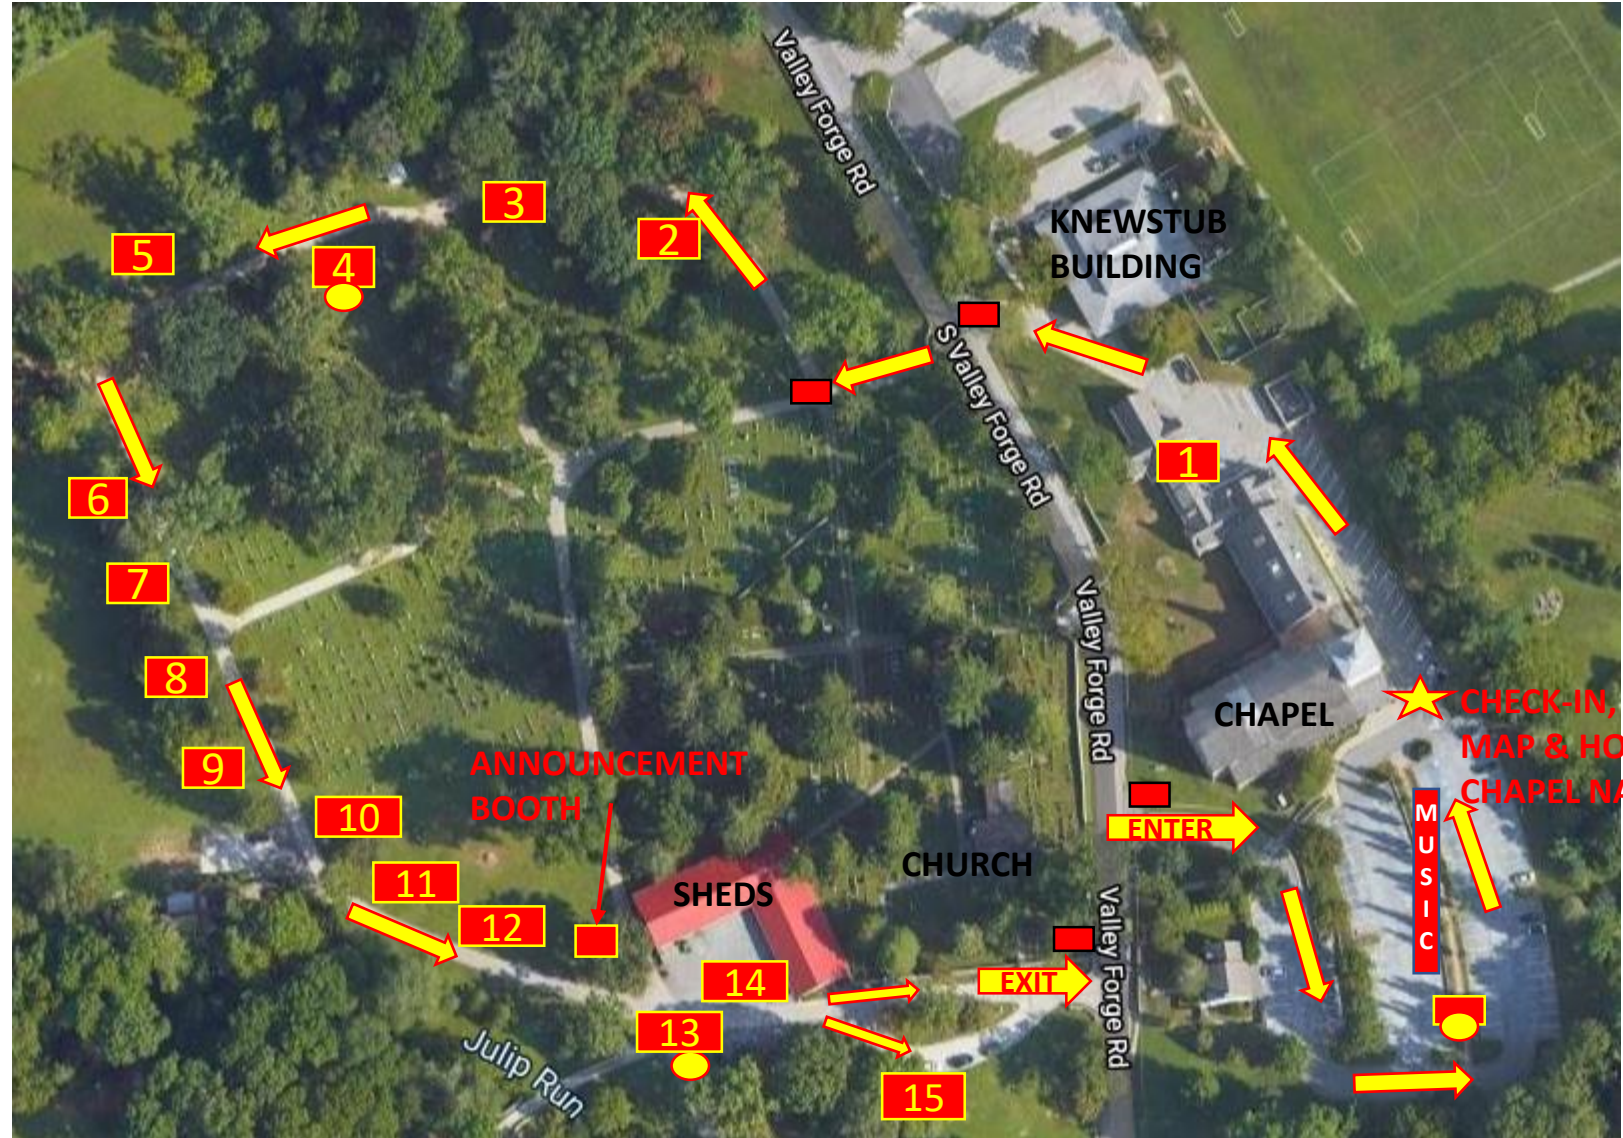

THE ST. DAVID'S EPISCOPAL CHURCH
THOROUGH FAIR
169 CONTINUOUS YEARS OF OUTREACH

1. Gift Shop / Art Gallery / World Gifts
 2. St. David's Episcopal Day School
 3. Episcopal Community Services
 4. Priest Booth
 5. Guatemala Ministry
 6. Uganda Ministry
 7. Project Ensonga
 8. Feeding Ministries
 9. Interfaith Hospitality Network
 10. Good Samaritan Services
 11. Cuba Ministry
 12. St. James School
 13. Priest Booth
 14. UnFAIR! Booth
 15. Photo Booth
- Priest Locations
- Boy Scout Traffic Flow Support

★ CHECK-IN, PICK UP
MAP & HONEY AT THE
CHAPEL NARTHEX